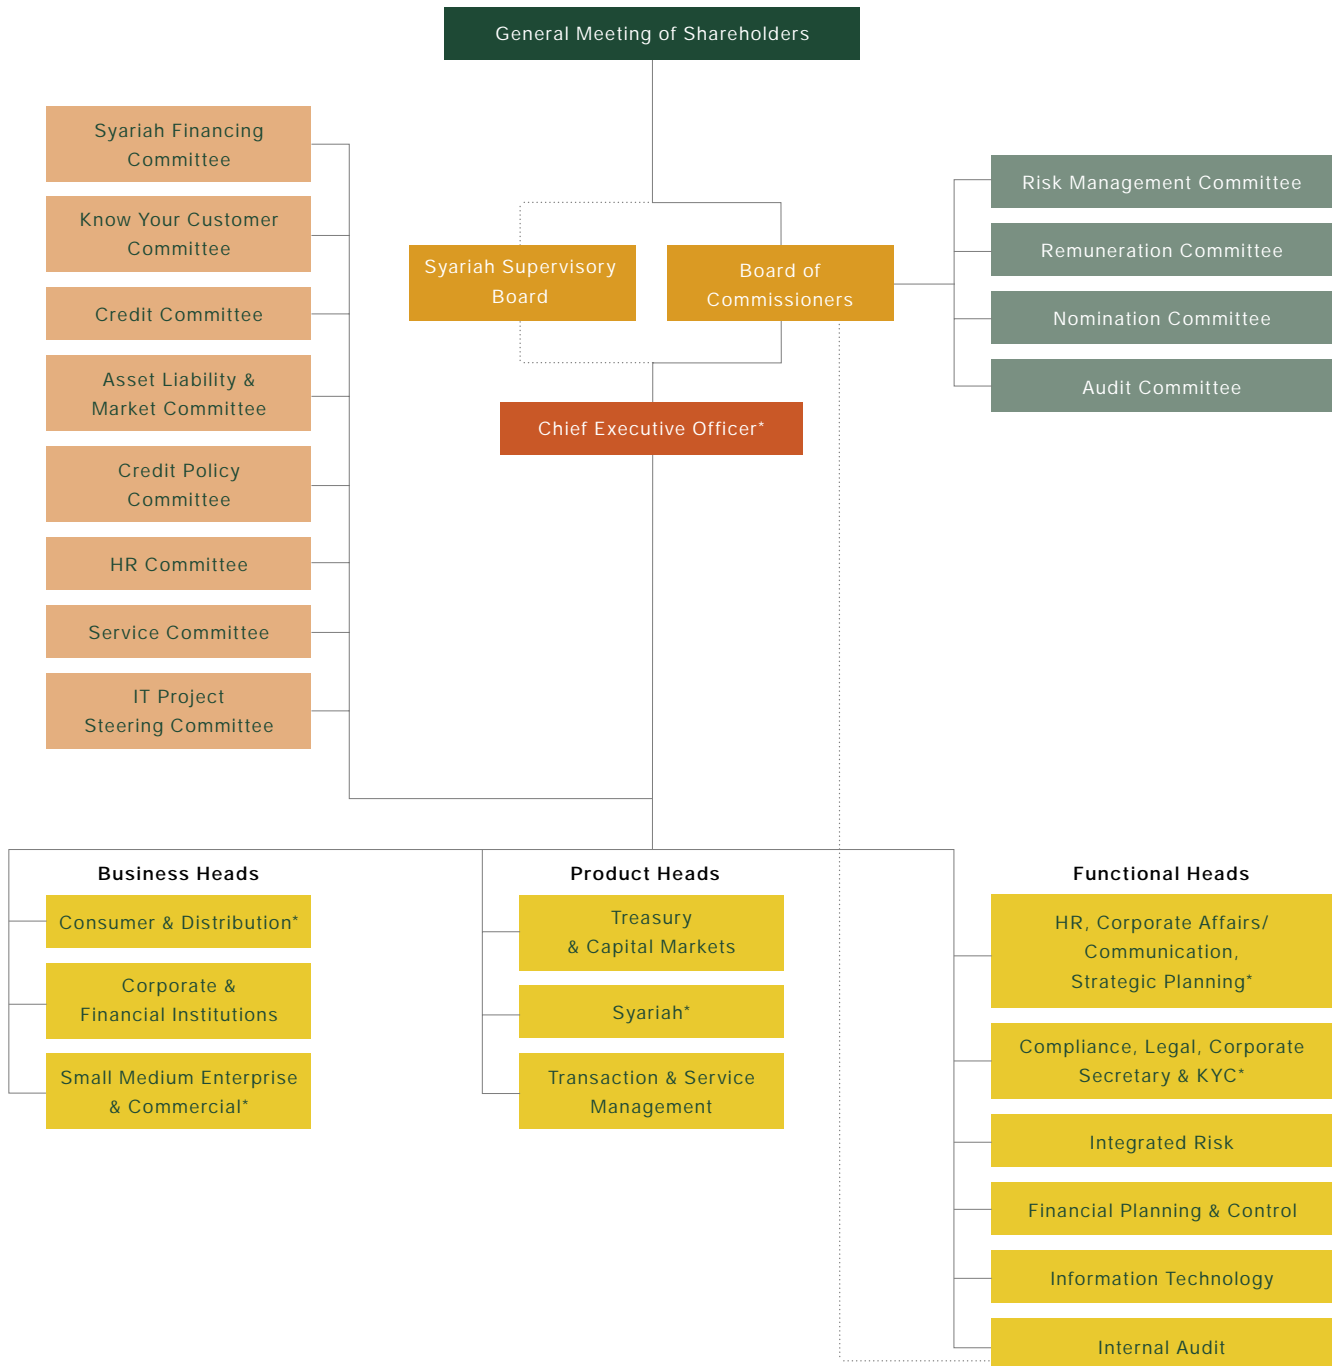

Corporate Data

Organisation Structure

Note
* Director

Senior Officers

Board of Commissioners

Sim Kee Boon
President Commissioner
I Nyoman Sender
Vice President Commissioner
Sri Adiningsih
Commissioner
Sumarno Surono
Commissioner
Milan R. Shuster
Commissioner
Harry Arief Soepardi Sukadis
Commissioner
Edwin Gerungan
Commissioner
Gan Chee Yen
Commissioner
Ng Kee Choe
Commissioner
Liew Cheng San Victor
Commissioner