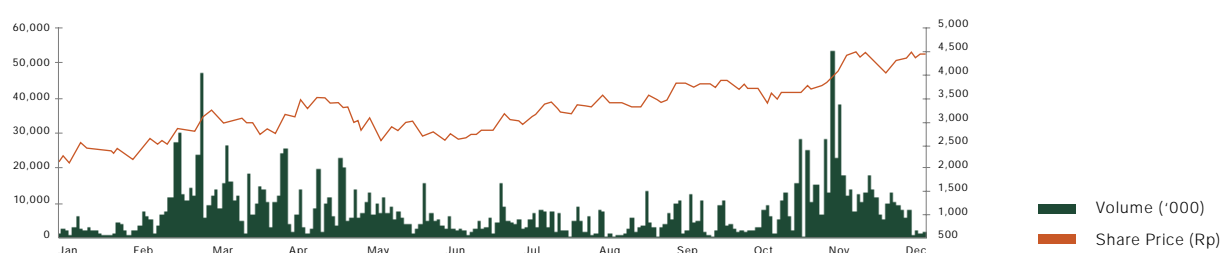

Shares Highlights

The Progress of Quarterly Shares on Jakarta Stock Exchange for the 2003 - 2004 Fiscal Year

Quarterly	I		II		III		IV	
	2004	2003	2004	2003	2004	2003	2004	2003
The Lowest Price of Shares (IDR)	2,025	235	2,400	1,200	2,800	1,275	3,375	1,725
The Highest Price of Shares (IDR)	3,175	1,350	3,625	1,675	4,000	1,750	4,450	2,075
The Lowest Volume of Share Transaction	38,042,000	1,707,500	79,794,000	2,816,000	59,026,000	111,909,000	99,356,500	34,502,500
The Highest Volume of Share Transaction	277,916,000	4,499,500	180,527,000	15,736,000	101,683,000	234,274,500	312,604,000	60,265,500

Note: Share price in 2003 adjusted after reverse stock splits

The Progress of Quarterly Shares on Surabaya Stock Exchange for the 2003 - 2004 Fiscal Year

Quarterly	I		II		III		IV	
	2004	2003	2004	2003	2004	2003	2004	2003
The Lowest Price of Shares (IDR)	2,850	1,350	*	1,325	2,750	1,325	3,500	1,475
The Highest Price of Shares (IDR)	2,850	1,475	*	1,500	3,350	1,475	4,300	1,950
The Lowest Volume of Share Transaction	835,000	500	*	4,101,600	3,000,000	58,884,000	1,475,000	234,000
The Highest Volume of Share Transaction	835,000	9,678,400	*	58,000,000	10,000,000	96,000,000	50,439,000	21,841,400

Note: Share price in 2003 adjusted after reverse stock splits

*) No bank's shares transaction

Share Performance in 2004

Dividend Policy

	2004	2003	2002	2001	2000
Total Dividend (million Rupiah)	877,000 ^{a)}	611,200	569,041	143,527	n.a
Number of Shares (in million) ^{b)}	4,907	4,907	4,907	4,907	4,907
Dividend Payout Ratio (%)	50 ^{c)}	40	60	20	n.a
Earnings per Share (Rp)	490.75	311.72	193.28	147.41	69.18
Dividend Payment Date					
Interim Dividend	22 Dec 04	8 Apr 04	27 Dec 02	28 Dec 01	n.a
Final Dividend	TBD	14 May 04	7 Jul 03	n.a	n.a
Price Earnings Ratio (x) ^{d)}	6.57	4.72	10.04	22.67	167.03
Book Value of Shares (Rp)	1,590	1,390	948	850	46

^{a)} Interim Dividend from the first nine months profits in 2004

^{b)} After reverse stock splits

^{c)} From the first nine months profits in 2004

^{d)} Based on average share price during the year after reverse stock splits